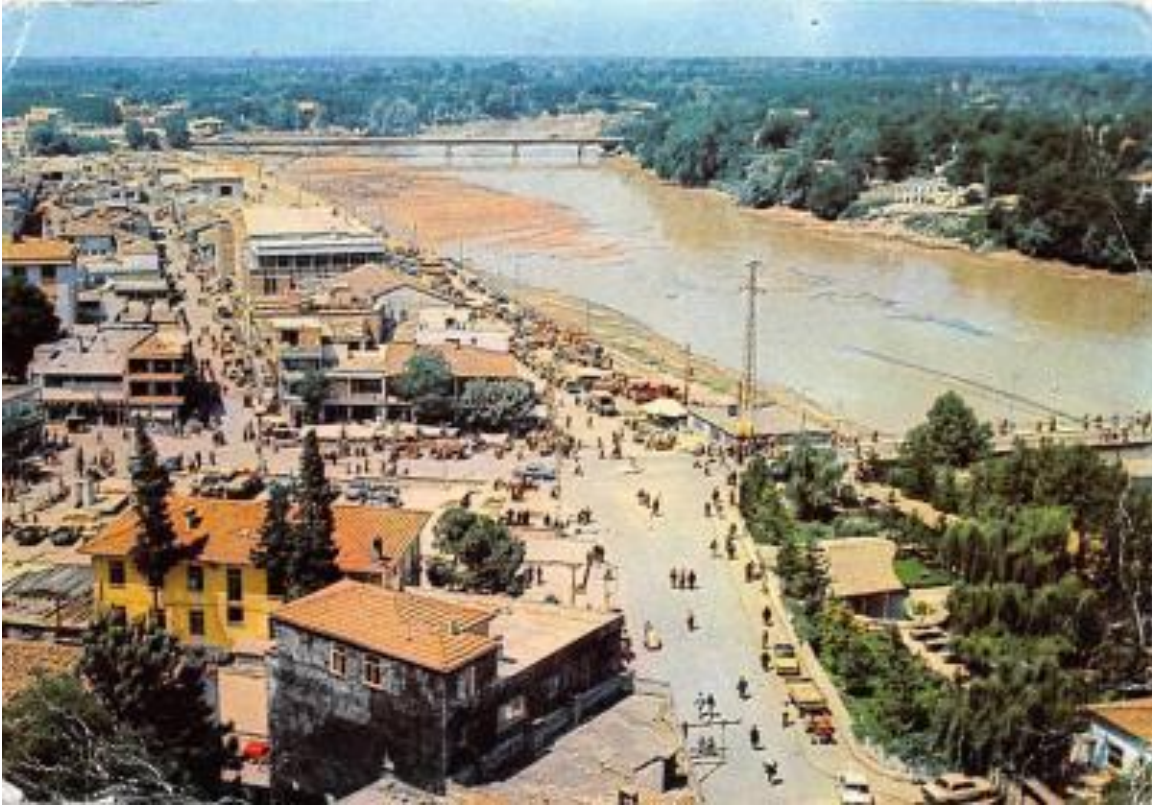

Co-funded by
the European Union

ÇARŞAMBA OLD AND NEW PICTURES

Çarşamba West Side Square

The old state of the square

Çarşamba's Historical First Bridge

Old Passenger Garages in Çarşamba

Mustafa Kemal Atatürk's visit to Çarşamba.

Yasin AK Arşivi

Büyük Bedesten ve Belediye meydanı

Grand Bedesten and Municipality Square

© Salih SAYDAM
www.salihsaydam.com

New View of the Historical Bridge

View from Abdullahpaşa Square

Çarşamba Historical Çivisiz Mosque